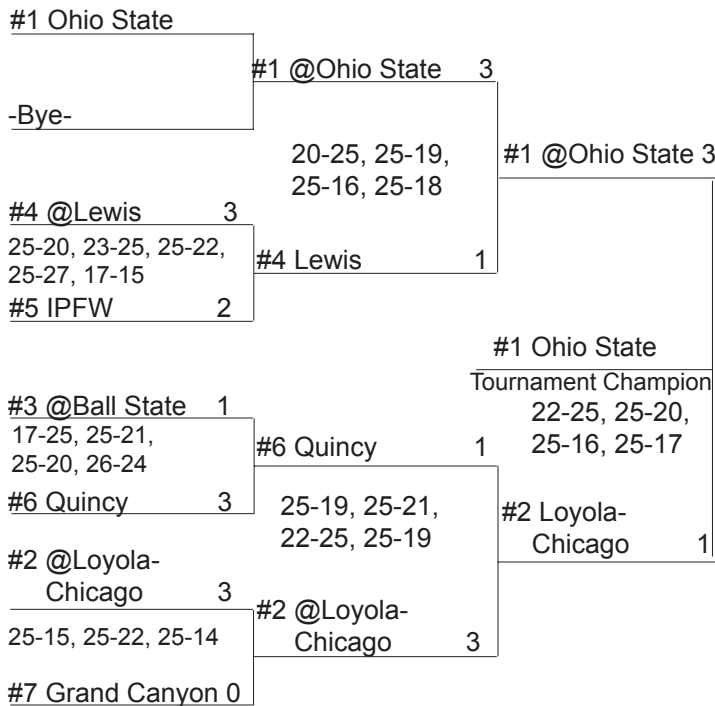

FINAL 2011 UPDATE

***Ohio State wins the NCAA Championship**

***MIVA AVCA All-Americans:**

Steven Kehoe, Ohio State, 1st team
Mike Bunting, Loyola-Chicago, 2nd team
Anders Nelson, Ball State, 2nd team

2011 MIVA TOURNAMENT

Quarterfinals **Semifinals** **Championship**
April 22/23 **April 27** **April 30**
hosted by higher seed hosted by higher seed hosted by higher seed

2011 NCAA CHAMPIONSHIP

Semifinals, May 5 Championship, May 7
Matches played in Rec Hall, Penn State

NCAA All-Tournament Team

Most Outstanding Player: Steven Kehoe, Ohio State
John Klanac, Shawn Sangrey, Ohio State
Cullen Irons, UC Santa Barbara
Joe Sunder, Penn State
Murphy Troy, Tri Bourne, Southern California