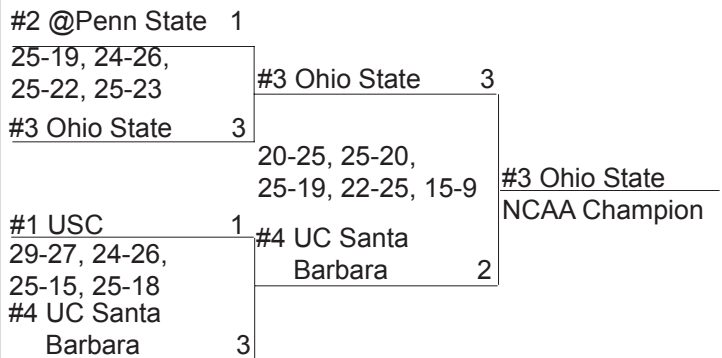

FINAL 2011 MIVA STANDINGS

	as of May 7	Conference			Overall		
		W	L	Pct.	W	L	Pct.
1	Ohio State	11	1	.917	26	6	.813
2	Loyola-Chicago	9	3	.750	21	8	.724
3	Lewis	7	5	.583	20	11	.645
	Ball State	7	5	.583	19	11	.633
5	IPFW	5	7	.417	16	12	.571
6	Quincy	3	9	.250	22	14	.611
7	Grand Canyon	0	12	.000	8	24	.250

FINAL 2011 UPDATE

***Ohio State wins the NCAA Championship**

***MIVA AVCA All-Americans:**

Steven Kehoe, Ohio State, 1st team
Mike Bunting, Loyola-Chicago, 2nd team
Anders Nelson, Ball State, 2nd team

2011 MIVA TOURNAMENT

Quarterfinals **Semifinals** **Championship**
April 22/23 **April 27** **April 30**
hosted by higher seed hosted by higher seed hosted by higher seed

2011 NCAA CHAMPIONSHIP

Semifinals, May 5 Championship, May 7
Matches played in Rec Hall, Penn State